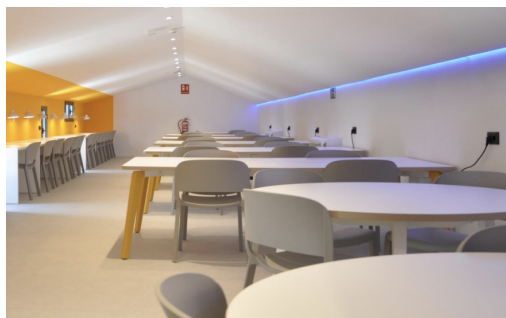

RESA CENTRO STUDENT RESIDENCE

Factsheet 2024

DESCRIPTION

The residence is located in the heart of the city, so you can enjoy the most emblematic places or quickly go down to the historic district or to the Palmeral and take a walk along the beach. It's just 10 minutes walking from Expanish and 11 minutes walking to Larios street. It houses international and Spanish students and it's a great way to live in a social yet independent student environment. The residence is in a modern building with 140 beds for students.

QUICKFACTS

- Single rooms with ensuite bathrooms
- Access to a shared kitchen
- Located just 10 minutes walking distance from Expanish Málaga
- Minimum age: 18 years old

WHAT'S INCLUDED

- Bed linens and towels
- Weekly cleaning service of the room. Common areas are daily cleaned
- Free Wi-Fi in the residence and wired internet in the room.
- Access to common areas: study room, tv/game room, terrace/solarium, laundry room (self-service and extra cost) and bicycle parking
- 24/7 front desk and 24/7 room maintenance service
- Community, wellness and fitness activities
- Mail reception service at front desk

ROOM TYPE

Individual Room - The rooms have large single beds (1,20cm), a desk, a wardrobe, a small fridge, A/C, and an ensuite private bathroom.

ROOM PICTURES

COMMON AREA PHOTOS

RESIDENCE LOCATION

The residence is just 10 minutes walking distance from Expanish school.