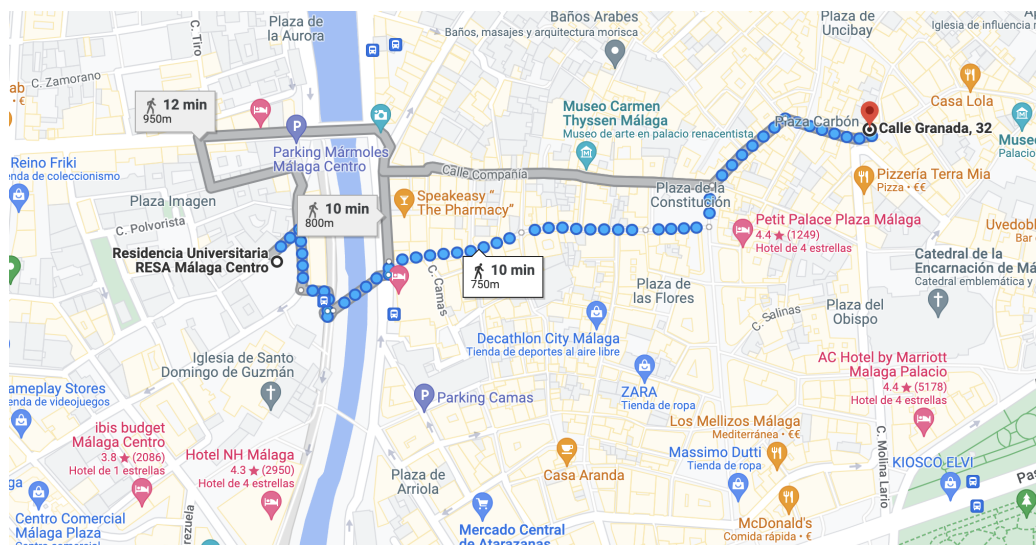

RESIDENCE LOCATION

The residence is just 10 minutes walking distance from Expanish school.

STREET ADDRESS

Calle Agustín Parejo, 1
29007 Málaga
Spain

CHECK-IN & CHECK-OUT

- Check-in from 3 pm and check-out by 11 am.

WHO WILL STUDENTS LIVE WITH?

Resa Centro houses both Spanish and international students. It is required that all residents are at least 18 years old. Typically, the age range goes from 18 to 30, although there is no maximum age.

MEALS

Students will be cooking their own meals at the shared kitchens, equipped. All the cooking utensils, crockery and cutlery must be brought by the student or it can be purchased in Málaga. The residence offers a complete pack for 54€ which can be purchased on site.