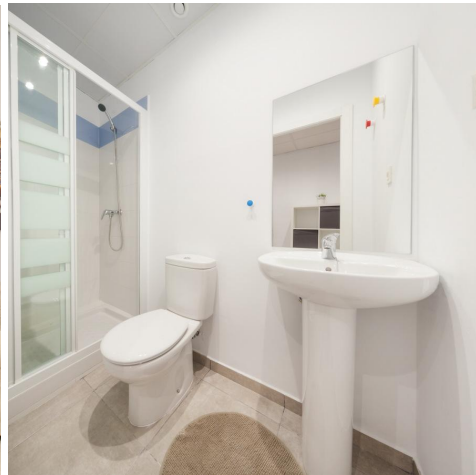

APARTMENT AMENITIES

- AC and heating unit
- Small refrigerator with freezer
- Microwave and electric kettle
- Electric stovetop (no oven)
- Dishes and utensils
- TV
- Washing machine

STUDIO PHOTOS