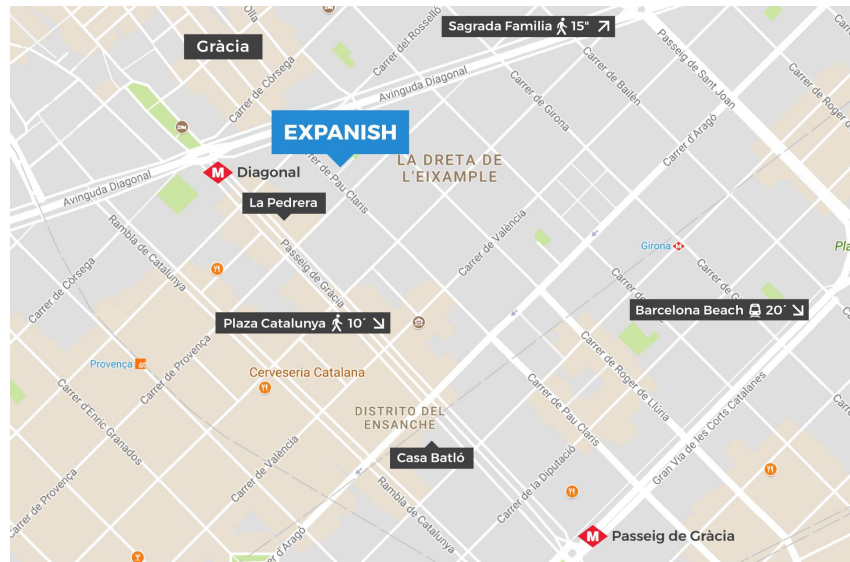

OUR SCHOOL

Factsheet 2024

DESCRIPTION

Expanish is located in the neighborhood of Eixample in Barcelona, just one block from the nearest subway stop and one block from the famous La Pedrera building. The area is full of incredible restaurants and within walking distance of Sagrada Familia and a short ride to the beach.

AGE MIX

- Less than 18 - 10%
- 18 to 24 - 32%
- 25 - 29 - 20%
- 30 - 39 - 21%
- 40 - 49 - 8%
- 50+ - 9%

SCHOOL PHOTOS

SCHOOL LOCATION

- In the neighborhood of Dreta de l'Eixample, an area full of the best bars, restaurants, and shopping in the city
- Just 1 block from Passeig de Gràcia
- 15 min. from La Sagrada Familia and 20 min. from the beach
- 1 block from Diagonal subway stop (lines L3 and L5)