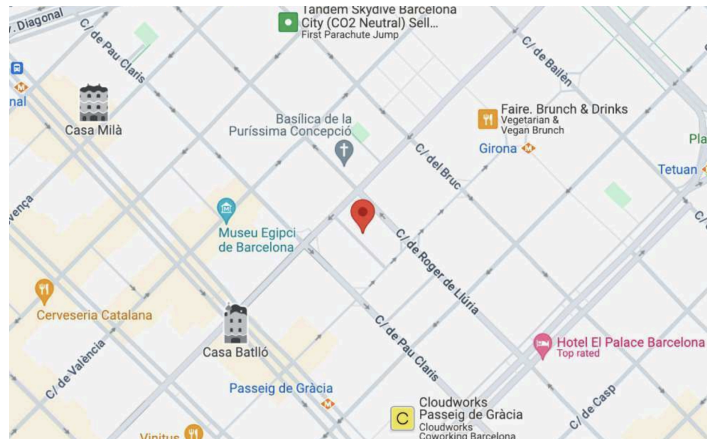

### DESCRIPTION

The Expanish Barcelona 30+ center is located in the neighborhood of Eixample in Barcelona, just one block from the nearest subway stop and one block from the famous Casa Batlló building. The area is full of incredible restaurants and within walking distance of Sagrada Família and a short ride to the beach.

## SCHOOL LOCATION

- In the neighborhood of Dreta de l'Eixample, an area full of the best bars, restaurants, and shopping in the city
- Just 1 block from Passeig de Gràcia
- 15 min. from La Sagrada Familia and 20 min from the beach
- 1 block from Passeig de Gràcia subway stop (lines L3 and L2)

## ADDRESS

Passatge de Méndez Vigo 8, Barcelona  
Barcelona 08009  
Spain