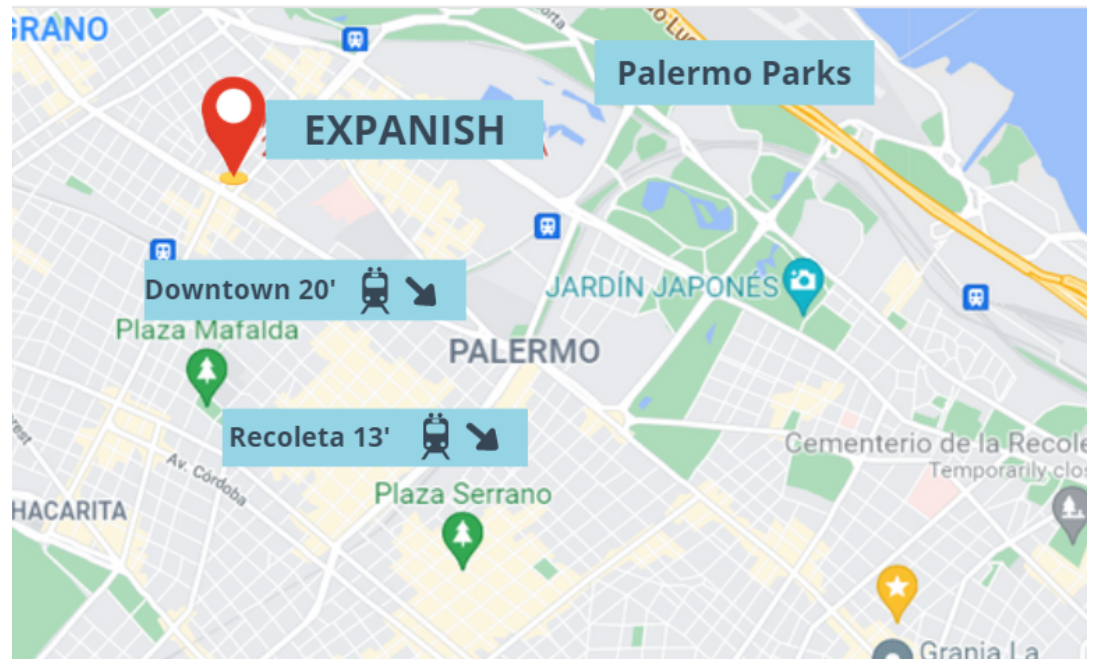

SCHOOL LOCATION

- Located in the neighborhood of Palermo
- Just a few blocks from the Palermo Park system
- Students can live, study and go out all in the same neighborhood
- Access to main bus and subway lines

ADDRESS

Federico Lacroze 2315
Ciudad Autónoma de Buenos Aires C1426CPI
Argentina

PHONES

Office Number: +54 9 11 6975 7142
Emergency Number: +54-9-11-6975-7143

OFFICE HOURS

Monday to Friday, 9am to 6:30pm (-3GMT)