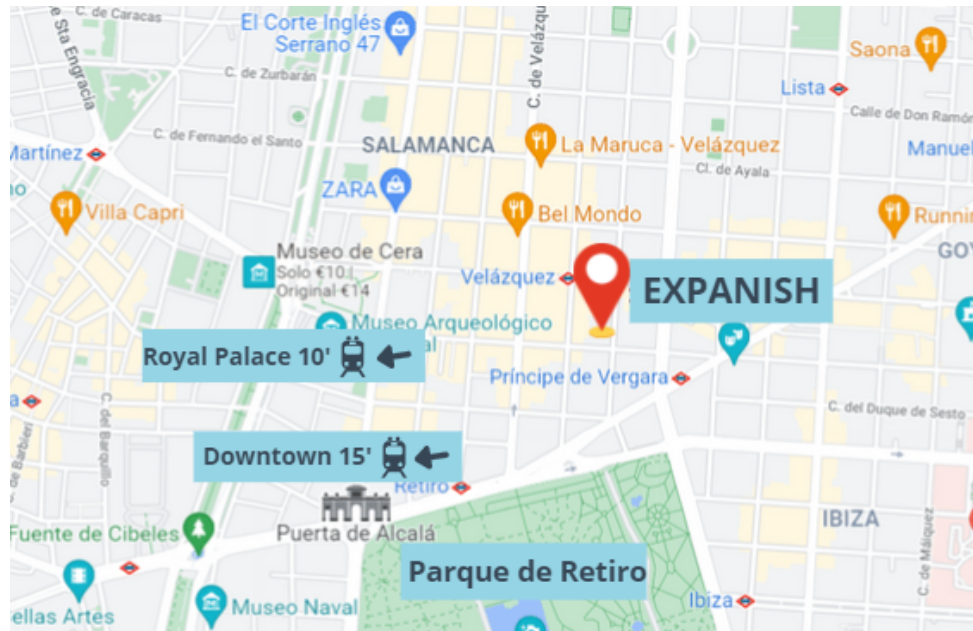

SCHOOL LOCATION

- In the neighborhood of Salamanca, an area full of the best bars & restaurants
- Just 3 blocks from Park de Retiro
- 1 block from the Velázquez subway stop (line 4)

ADDRESS

Calle de Castello 23
Madrid 28001
Spain

PHONES

Office Number: +34 91 385 59 79
Emergency Number: +34 629 976 712

OFFICE HOURS

Monday to Friday, 9 am to 6:30 pm (CET)